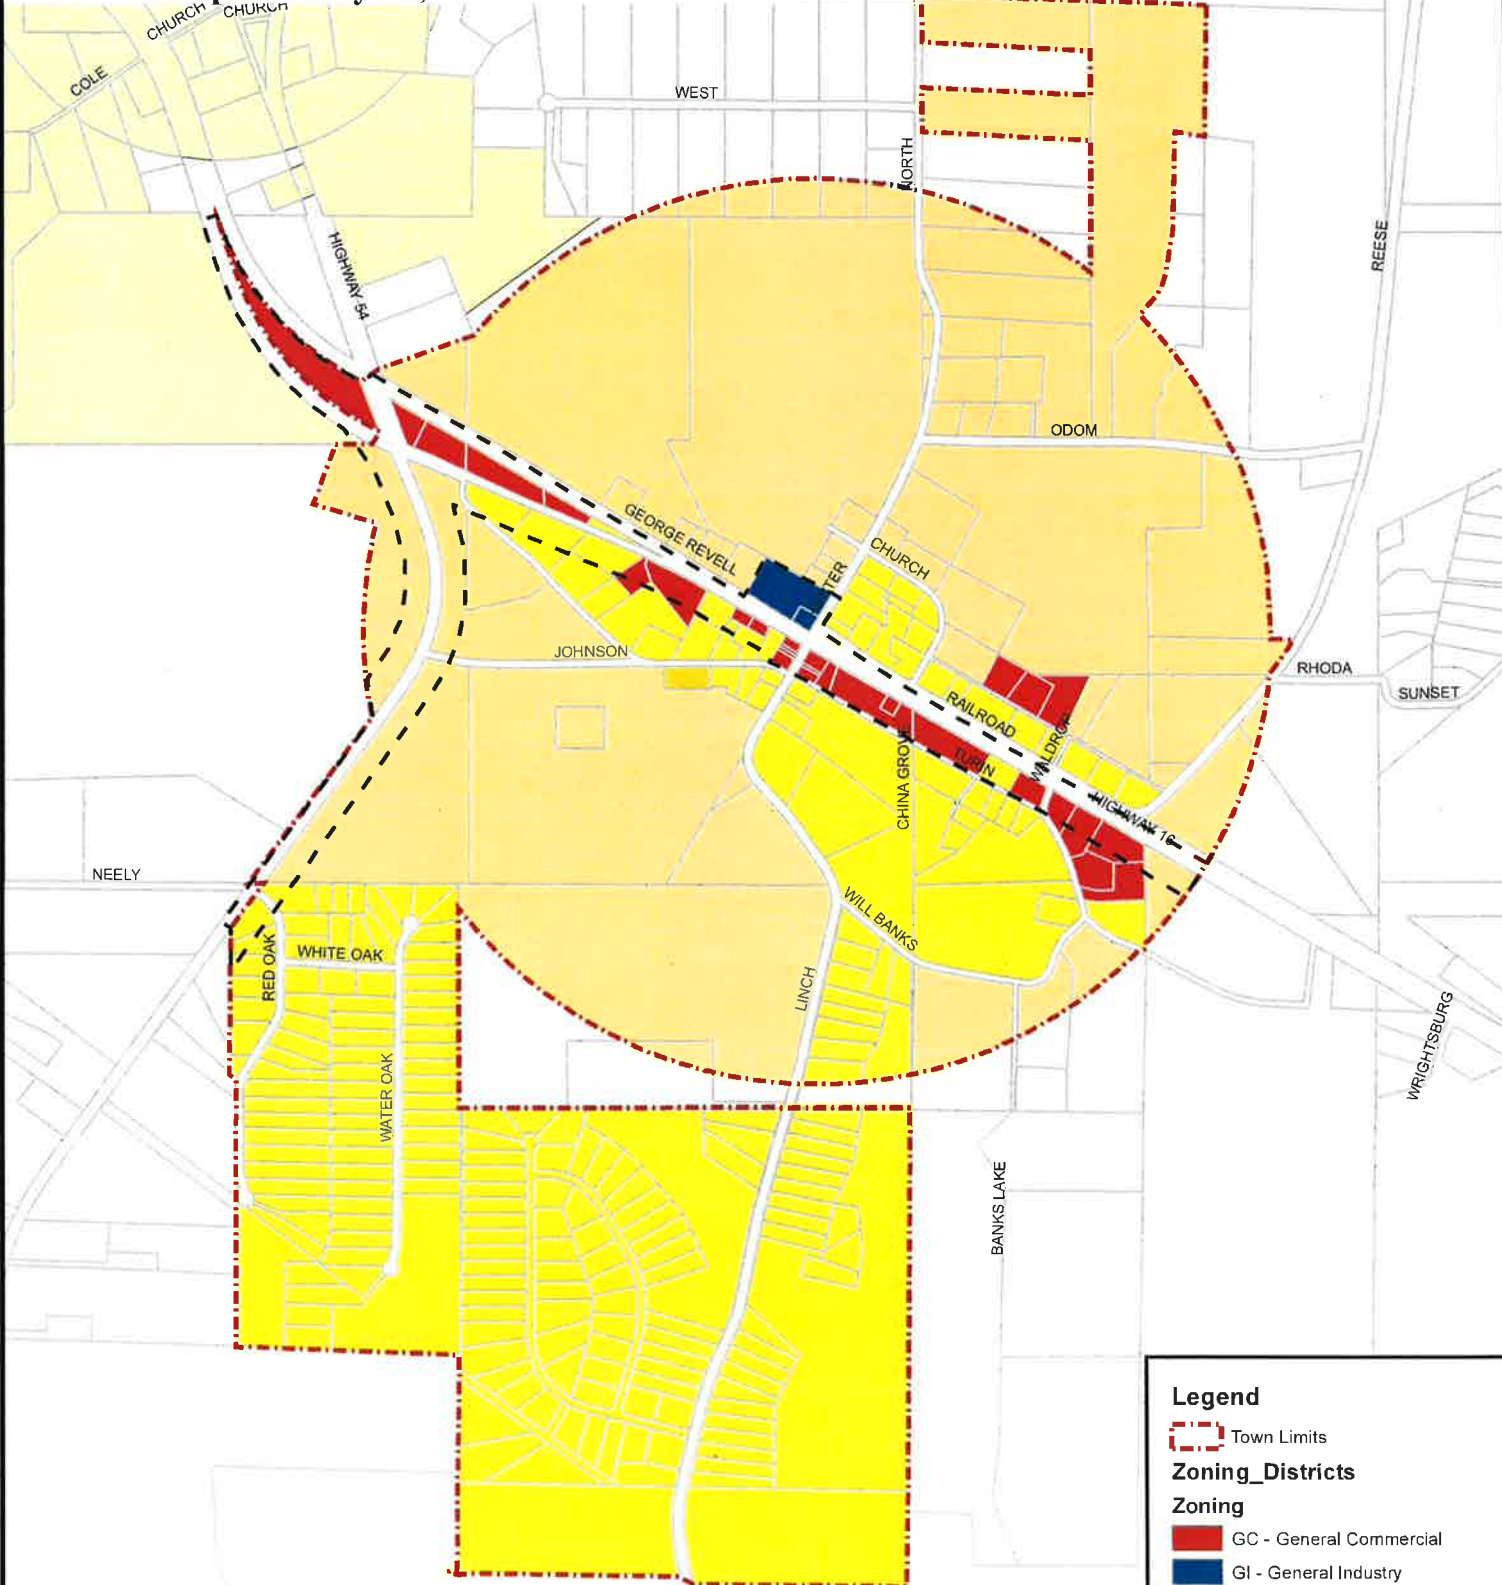

# Town of Turin, Georgia Official Zoning District Map

Adopted: July 26, 2018

**Legend**

- Town Limits
- Zoning\_Districts**
- Zoning**
- GC - General Commercial
- GI - General Industry
- R1 - Multi Family Residential
- R40 - Single Family Residential
- RD - Rural Development
- Quality Control Overlay District